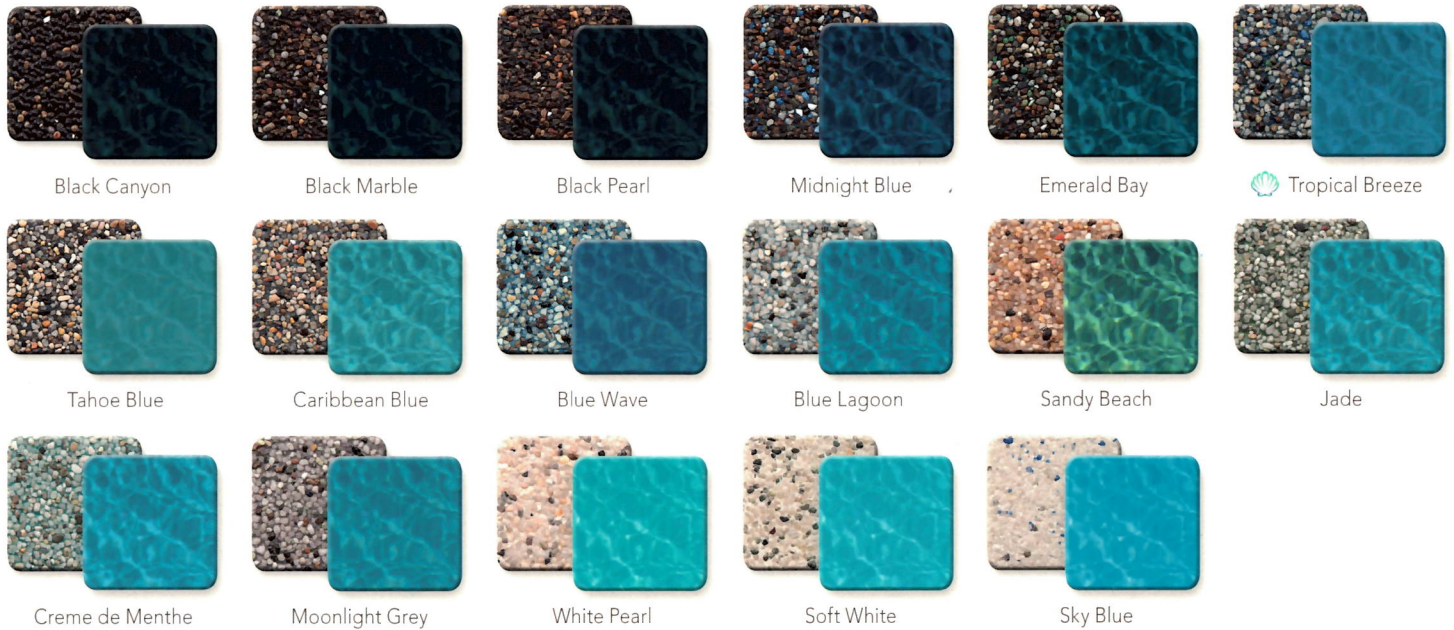

The World's Most Trusted Pool Finishes®

PebbleTec® The Original

The ORIGINAL aggregate pool finish that delivers enduring elegance and durability. It is a perfect choice for those desiring a more natural environment for their pool or spa.

PebbleSheen® Refined Textured Finish

Our most popular pool finish offering the same natural beauty and inherent qualities as the original PebbleTec® pool finish with a more refined texture.